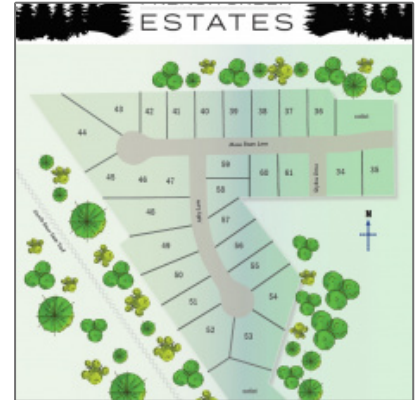

711 Moon Beam Ln (Lot 45)

- 711 Moon Beam Ln, Francis Creek, Wisconsin 54214

Basic Details

Property Type:	Land/Lots
Listing Type:	For Sale
Listing ID:	1338
Price:	\$56,900
Year Built:	2020
Lot Area:	9,246 Sqft

Address Map

Country:	United States
State:	Wisconsin
County:	Manitowoc
City:	Francis Creek
Zipcode:	54214
Street:	Moon Beam
Street Number:	711
Postal Code:	54214
Floor Number:	0
Longitude:	W88° 17' 11"
Latitude:	N44° 11' 54.7"