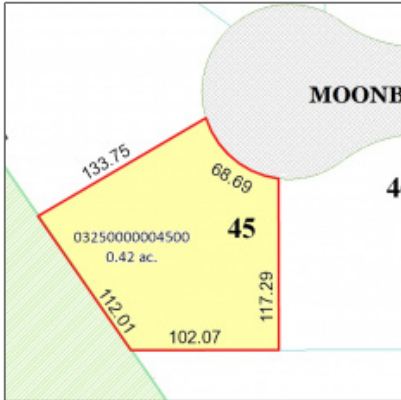

711 Moon Beam Ln (Lot 45)

- 711 Moon Beam Ln, Francis Creek, Wisconsin 54214

Basic Details

Property Type:	Land/Lots
Listing Type:	For Sale
Listing ID:	1338
Price:	\$56,900
Year Built:	2020
Lot Area:	9,246 Sqft

Address Map

Country:	United States
State:	Wisconsin
County:	Manitowoc
City:	Francis Creek
Zipcode:	54214
Street:	Moon Beam
Street Number:	711
Postal Code:	54214
Floor Number:	0
Longitude:	W88° 17' 11"
Latitude:	N44° 11' 54.7"